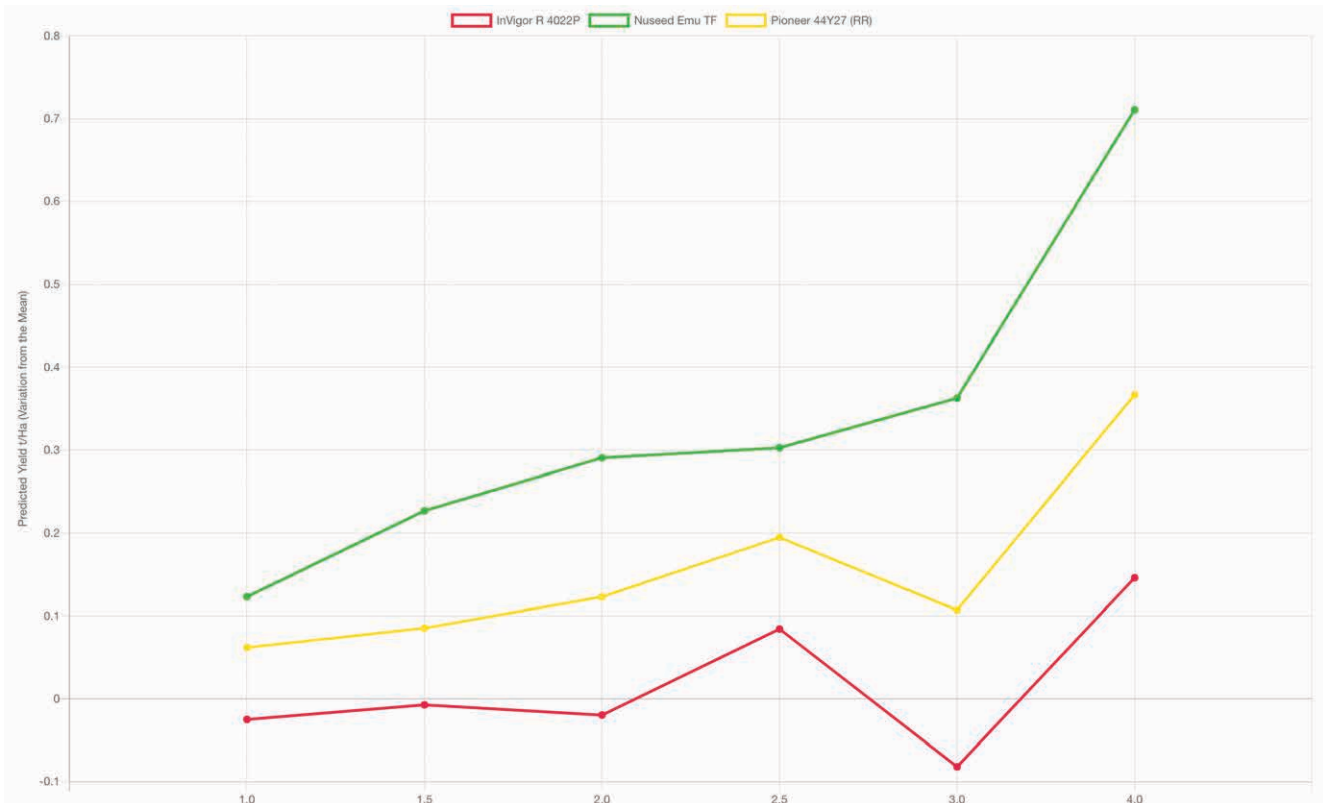

NVT LONG TERM YIELD WA

2017–2021 Canola Low-Medium Rainfall Glyphosate tolerant Agzone 1 & 4.