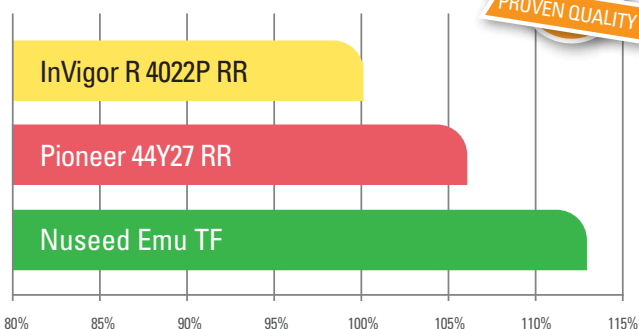

VARIETY PERFORMANCE

Yield % is an average of trial mean yield.
WA Early GT tolerant, Ag zone 1,2,4,5 and 17 sites total from 2019–2021.

VARIETY COMPARISON

Variety	InVigor R 4022P RR	Pioneer 44Y27 RR	Nuseed Emu TF
Type	Hybrid	Hybrid	Hybrid
Blackleg Rating	MR	R-MR	MR
Oil Average (%)	43.8	43.2	43.4
Yield Average (MT/HA)	2.03	2.15	2.29
Yield % of Trial Mean	100%	106%	113%

WA Early GT tolerant, Ag zone 1,2,4,5 and 17 sites total from 2019–2021.
* 2022 Autumn Blackleg Rating bare.
[^] Not recommended for early sowing in a high yield environment.