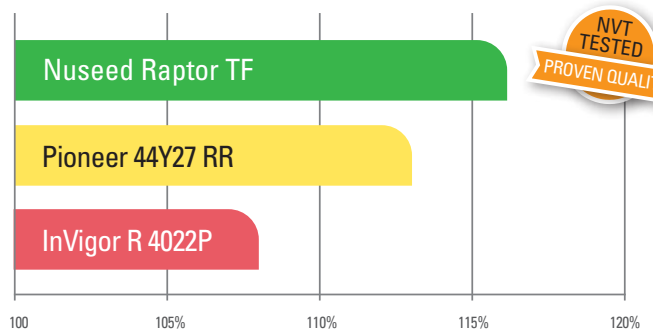

GRDC 2021 MID TO HIGH RAINFALL PERFORMANCE

Long-term predicted yield from all SA, Vic, NSW and WA. Mid to high rainfall Glyphosate Tolerant NVTs 2021.

VARIETY COMPARISON

Variety	Nuseed Raptor TF	Pioneer 44Y27 RR	InVigor R 4022P
Type	Hybrid	Hybrid	Hybrid
Blackleg Rating*	R	R/MR	MR
Oil Average (%)	47.6	47.3	46.5
Yield Average (MT/HA)	3.46	3.37	3.22
Yield % of Trial Mean	116%	113%	108%

Long-term predicted yield from all SA, Vic, NSW and WA. Mid to high rainfall Glyphosate Tolerant NVTs 2021.

* 2022 Autumn Blackleg rating bare.