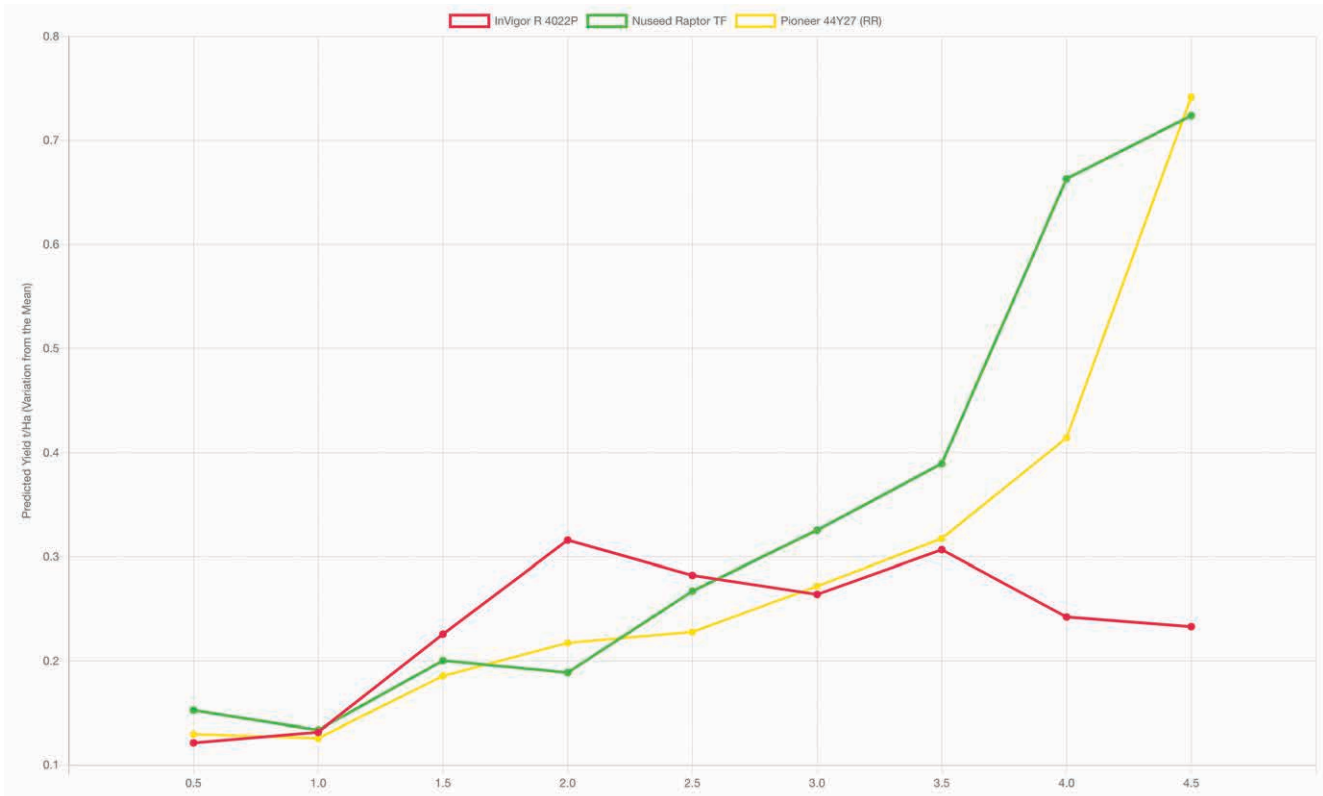

LONG-TERM NVT RESULTS AUSTRALIA WIDE

Long-term predicted yield from all SA, Vic, NSW and WA Mid to high rainfall Glyphosate Tolerant NVTs.