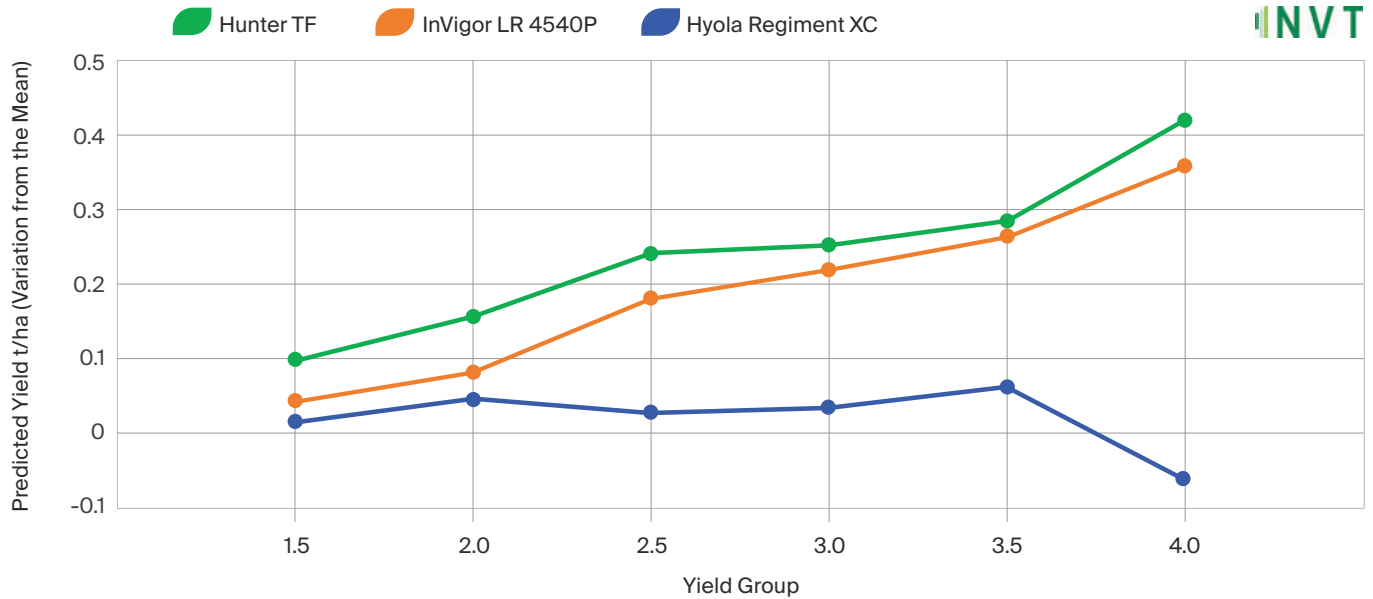

Variety Performance (Yield Graph)

Long-term predicted yield from all WA Low to Mid rainfall Glyphosate tolerant NVTs 2024.

Description

Maturity	Early-Mid
Blackleg Rating*	R-MR
Blackleg Group*	AB
Height	Medium
Oil	Medium
Seedling Vigour 1 poor - 9 very high	8
Standability 1 poor - 9 good	7
Pod Shatter Tolerance**	MT 
Alternative To	Pioneer® 44Y27RR & PY422G, InVigor® R 4520P, Hyola® Regiment XC
Recommended Target Yield	0.5 - 3.0 TNS

Variety Comparison

Variety	Hunter TF	Hyola Regiment XC	InVigor LR 4540P
Type	Hybrid	Hybrid	Hybrid
Blackleg Rating*	RMR	R	RMR
Oil Average (%)	44.8	45.2	44.8
Yield Average (mt/ha)	2.9	2.7	2.8
Yield % of Trial Mean	110%	103%	107%

NVT Yield Results - Long-Term Predicted Yield T/HA (Variation from the Mean)

Mean Yield t/ha	1.32	1.71	2.32	2.65	3.20	3.71
Number of Trials	6	5	10	15	7	1

Long term predicted yield from NVT MET data (low-med rainfall), WA with predicted results.