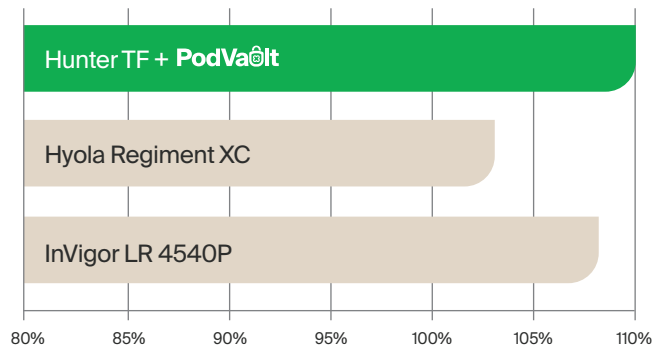

Variety Performance (Yield Graph)

Long-term predicted yield from all WA Low to Mid rainfall Glyphosate tolerant NVTs 2024.

Description

Maturity	Early-Mid
Blackleg Rating*	R-MR
Blackleg Group*	AB
Height	Medium
Oil	Medium
Seedling Vigour 1 poor - 9 very high	8
Standability 1 poor - 9 good	7
Pod Shatter Tolerance**	MT
Alternative To	Pioneer® 44Y27RR & PY422G, InVigor® R 4520P, Hyola® Regiment XC
Recommended Target Yield	0.5 - 3.0 TNS

Variety Comparison

Variety	Hunter TF	Hyola Regiment XC	InVigor LR 4540P
Type	Hybrid	Hybrid	Hybrid
Blackleg Rating*	RMR	R	RMR
Oil Average (%)	44.8	45.2	44.8
Yield Average (mt/ha)	2.9	2.7	2.8
Yield % of Trial Mean	110%	103%	107%

Learn more about PodVault®

* 2025 Autumn Blackleg Rating bare