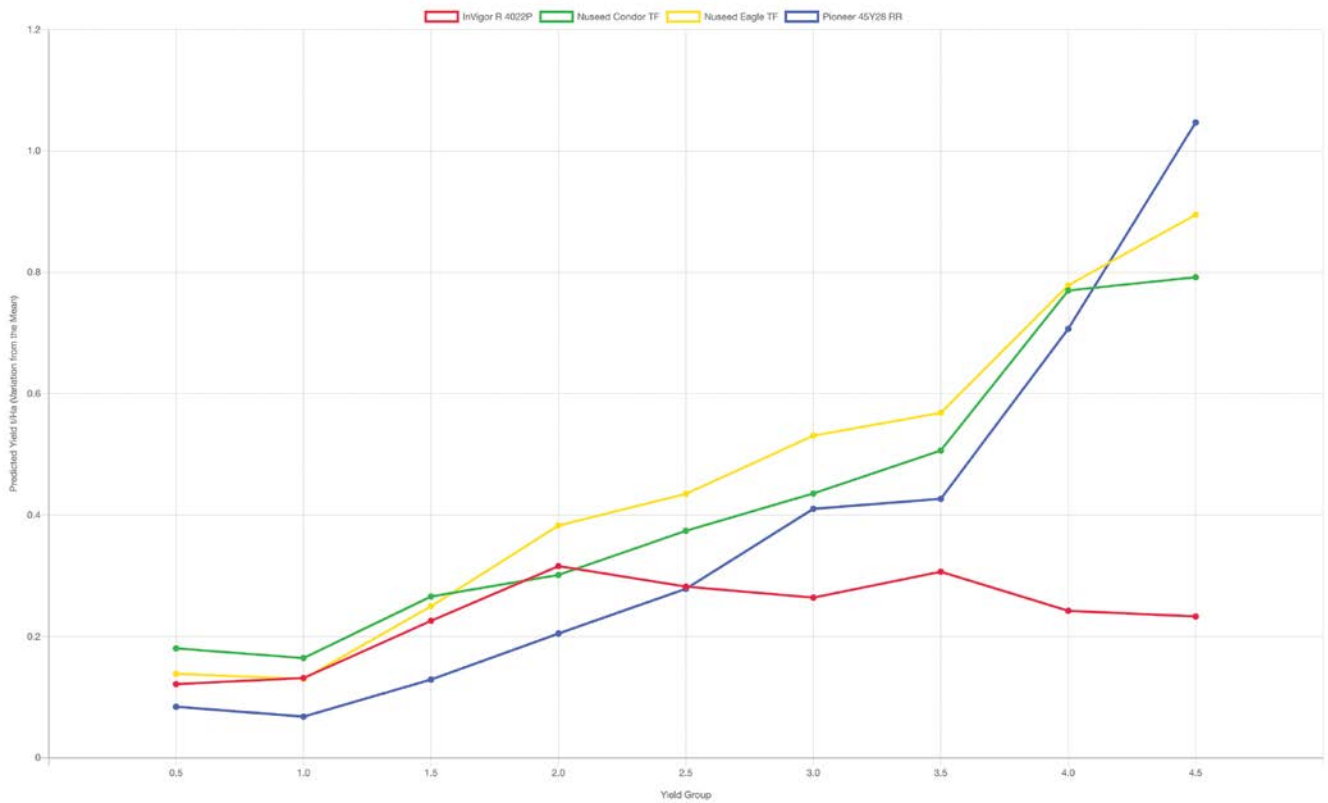

LONG-TERM NVT RESULTS AUSTRALIA WIDE

Long-term predicted yield from all SA, Vic, NSW and WA med to high rainfall Glyphosate Tolerant NVTs.

FOR MORE INFORMATION, PLEASE CONTACT:

General Enquiries and Customer Service: P: 1800 993 573 F: 1800 302 884
Nuseed Pty Ltd, 5 Ballinger Street, PO Box 377, Horsham Vic 3402

@NuseedAustralia

Follow our Twitter and Facebook page
to keep up to date with Nuseed

Nuseed is a registered trademark of Nufarm Australia Ltd. TruFlex and Roundup Ready are registered trademarks of the Bayer Group. Pioneer is a registered trademark of Pioneer Hi-Bred International, Inc. InVigor is a registered trademark of BASF Corporation. All Nuseed canola varieties are protected under the Plant Breeders Rights Act 1994. COPYRIGHT All material appearing in this publication is copyright. All or part of this publication may not be reproduced in any way without the consent of Nuseed. DISCLAIMER: This publication is for information purposes only. Nuseed and its agents or employees shall not be liable for any loss or damage suffered by any person as a result of any reliance on any of the contents hereof, whether such loss or damage arises from the negligence or misrepresentation or any act or omission of Nuseed or its agents or employees.