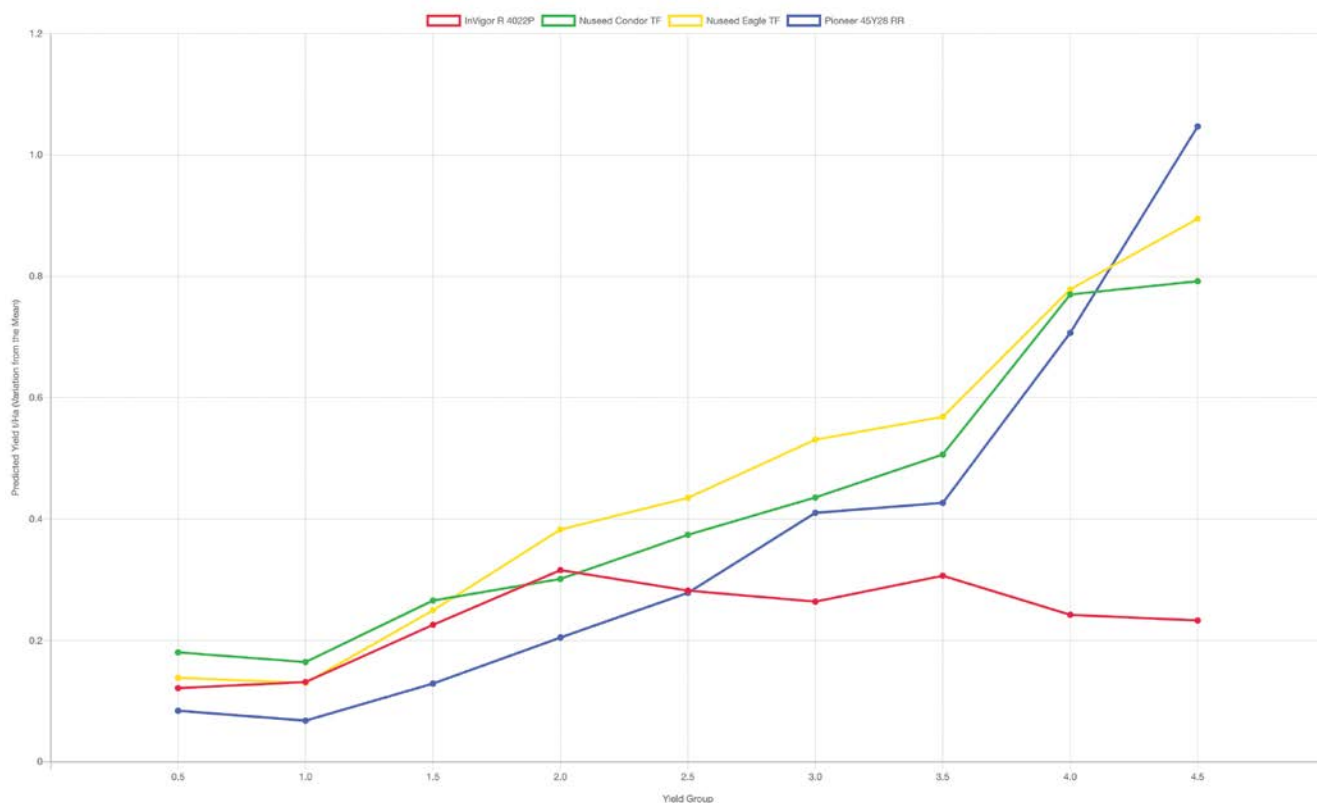

LONG-TERM NVT RESULTS AUSTRALIA WIDE

Long-term predicted yield from all SA, Vic, NSW and WA med to high rainfall Glyphosate Tolerant NVTs.

FOR MORE INFORMATION, PLEASE CONTACT:

Michael Hickey
Area Sales Manager
Northern WA & Market
Development Manager, WA
M 0438 913 106

Andrew Royce
Area Sales Manager
Southern WA
M 0427 466 916

Andrew Suverijn
National Sales Manager
Customer Lead
M 0409 484 702

General Enquiries and Customer Service: P: 1800 993 573 F: 1800 302 884
Nuseed Pty Ltd. 5 Ballinger Street. PO Box 377, Horsham Vic 3402

@NuseedAustralia

Follow our Twitter and Facebook page to keep up to date with Nuseed

Nuseed is a registered trademark of Nufarm Australia Ltd. TruFlex and Roundup Ready are registered trademarks of the Bayer Group. Pioneer is a registered trademark of Pioneer Hi-Bred International, Inc. InVigor is a registered trademark of BASF Corporation. All Nuseed canola varieties are protected under the Plant Breeders Rights Act 1994. COPYRIGHT All material appearing in this publication is copyright. All or part of this publication may not be reproduced in any way without the consent of Nuseed. DISCLAIMER: This publication is for information purposes only. Nuseed and its agents or employees shall not be liable for any loss or damage suffered by any person as a result of any reliance on any of the contents hereof, whether such loss or damage arises from the negligence or misrepresentation or any act or omission of Nuseed or its agents or employees.