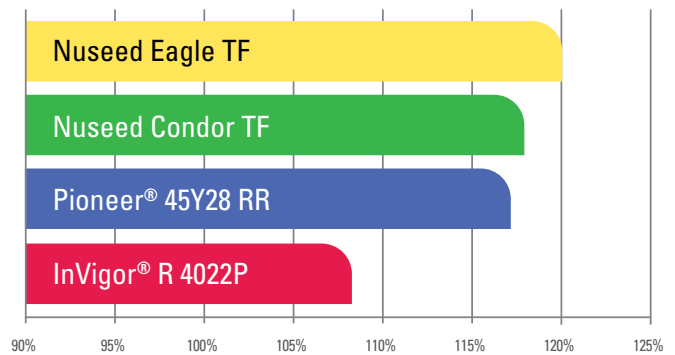

VARIETY PERFORMANCE

Long-term predicted yield from all SA, Vic, NSW and WA Mid to High rainfall Glyphosate Tolerant NVTs 2021

DESCRIPTION

Maturity	Mid
Blackleg rating*	R
Blackleg group*	ABD
Height	Tall
Oil	High
Seedling Vigour <i>1 poor – 9 very high</i>	8
Standability <i>1 poor – 9 good</i>	8
Alternative to	Nuseed Condor TF, Pioneer® 45Y28 RR, InVigor® R 4022P
Recommended Target Yield	1.5 – 4.0 TNS

VARIETY COMPARISON

Variety	Nuseed Eagle TF	Nuseed Condor TF	Pioneer® 45Y28 RR	InVigor® R 4022P
Type	Hybrid	Hybrid	Hybrid	Hybrid
Blackleg Rating	R*	R	R-MR	MR
Oil Average (%)	49.6	48.6	48.8	47.0
Yield Average (MT/HA)	3.60	3.54	3.51	3.24
Yield % of Trial Mean	120%	118%	117%	108%

Long-term predicted yield from all SA, Vic, NSW and WA Mid to High rainfall Glyphosate Tolerant NVTs 2021.

* 2022 Spring Blackleg Rating Bare