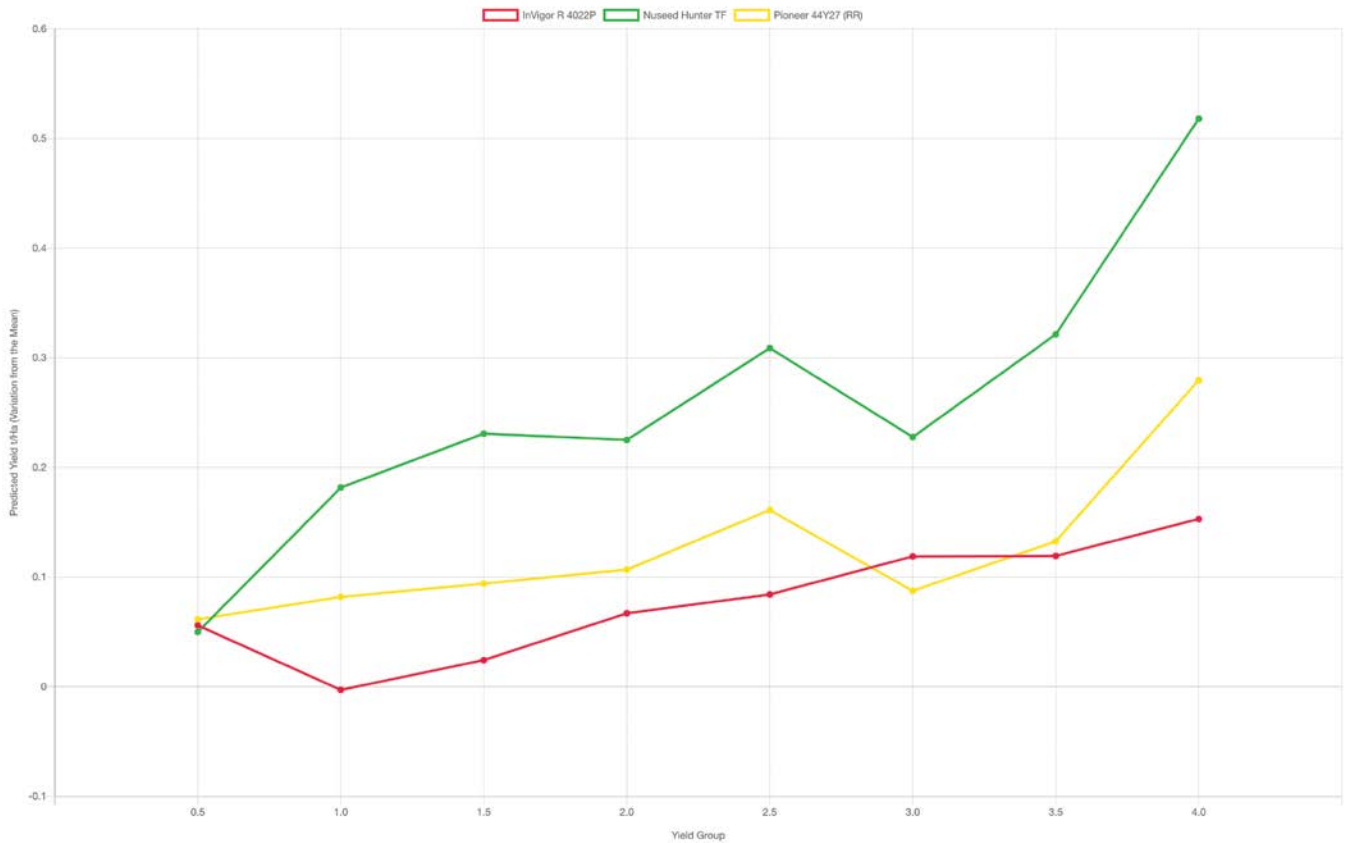

LONG-TERM NVT RESULTS AUSTRALIA WIDE

Long-term predicted yield from all SA, Vic, NSW and WA low to med rainfall Glyphosate Tolerant NVTs.

FOR MORE INFORMATION, PLEASE CONTACT:

General Enquiries and Customer Service: P: 1800 993 573 F: 1800 302 884
Nuseed Pty Ltd, 5 Ballinger Street, PO Box 377, Horsham Vic 3402

@NuseedAustralia

Follow our Twitter and Facebook page
to keep up to date with Nuseed

Nuseed is a registered trademark of Nufarm Australia Ltd. TruFlex and Roundup Ready are registered trademarks of the Bayer Group. Pioneer is a registered trademark of Pioneer Hi-Bred International, Inc. InVigor is a registered trademark of BASF Corporation. All Nuseed canola varieties are protected under the Plant Breeders Rights Act 1994. COPYRIGHT All material appearing in this publication is copyright. All or part of this publication may not be reproduced in any way without the consent of Nuseed. DISCLAIMER: This publication is for information purposes only. Nuseed and its agents or employees shall not be liable for any loss or damage suffered by any person as a result of any reliance on any of the contents hereof, whether such loss or damage arises from the negligence or misrepresentation or any act or omission of Nuseed or its agents or employees.