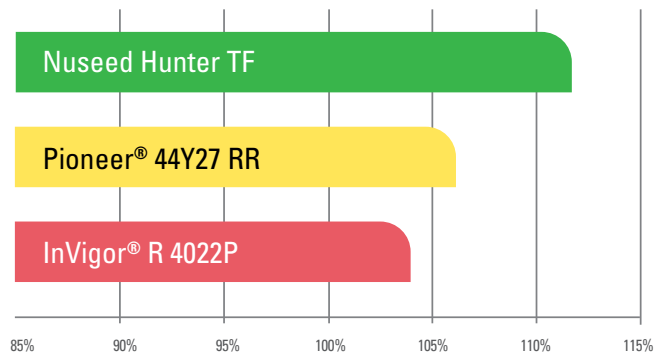

VARIETY PERFORMANCE

Long-term predicted yield from all SA, Vic, NSW and WA Low to Mid rainfall Glyphosate Tolerant NVTs 2021.

VARIETY COMPARISON

Variety	Nuseed Hunter TF	Pioneer® 44Y27 RR	InVigor® R 4022P
Type	Hybrid	Hybrid	Hybrid
Blackleg Rating	R-MR*	R-MR	MR
Oil Average (%)	45.4	45.4	46.0
Yield Average (MT/HA)	3.02	2.86	2.81
Yield % of Trial Mean	112%	106%	104%

Long-term predicted yield from all SA, Vic, NSW and WA Low to Mid rainfall Glyphosate Tolerant NVTs 2021.

* Anticipated based on Nuseed internal trials.