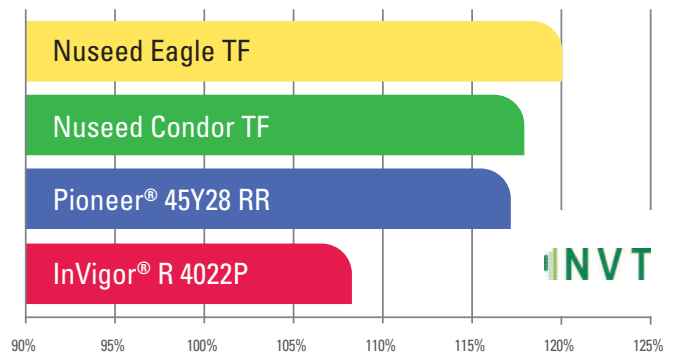

VARIETY PERFORMANCE

Long-term predicted yield from all SA, Vic, NSW and WA Mid to High rainfall Glyphosate Tolerant NVTs 2021

DESCRIPTION

Maturity	Mid
Blackleg rating*	R
Blackleg group*	ABD
Height	Tall
Oil	High
Seedling Vigour <i>1 poor – 9 very high</i>	8
Standability <i>1 poor – 9 good</i>	8
Alternative to	Nuseed Condor TF, Pioneer® 45Y28 RR, InVigor® R 4022P
Recommended Target Yield	1.5 – 4.0 TNS

VARIETY COMPARISON

Variety	Nuseed Eagle TF	Nuseed Condor TF	Pioneer® 45Y28 RR	InVigor® R 4022P
Type	Hybrid	Hybrid	Hybrid	Hybrid
Blackleg Rating	R*	R	R-MR	MR
Oil Average (%)	49.6	48.6	48.8	47.0
Yield Average (MT/HA)	3.60	3.54	3.51	3.24
Yield % of Trial Mean	120%	118%	117%	108%

Long-term predicted yield from all SA, Vic, NSW and WA Mid to High rainfall Glyphosate Tolerant NVTs 2021.

* 2022 Spring Blackleg Rating Bare