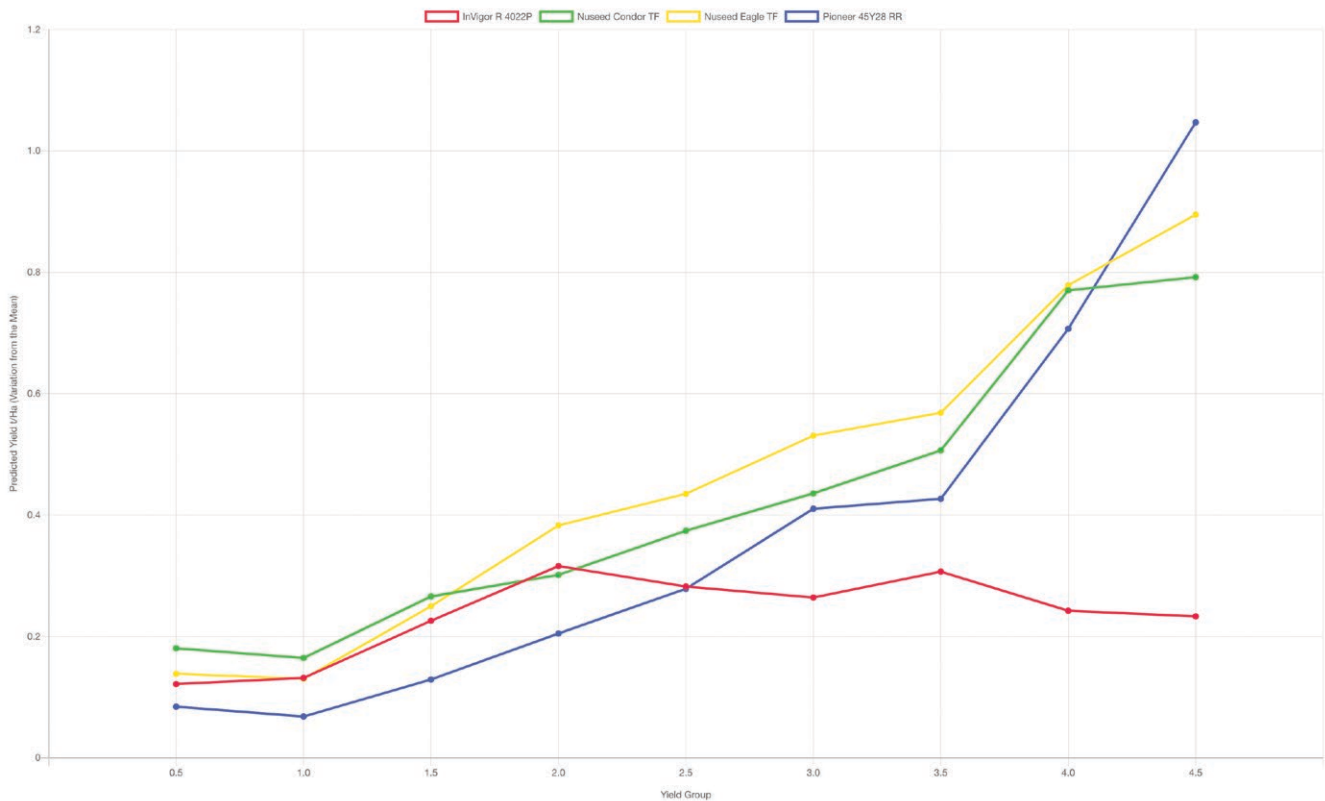

LONG-TERM NVT RESULTS AUSTRALIA WIDE

Long-term predicted yield from all SA, Vic, NSW and WA med to high rainfall Glyphosate Tolerant NVTs.

FOR MORE INFORMATION, PLEASE CONTACT:

Adrian Carter
Regional Market
Development Manager
– East
M 0409 756 127

James Cook
Area Sales Manager
SA & Southern Vic
M 0430 353 006

Alan Wright
Area Sales Manager
– Southern NSW &
Northern VIC
M 0407 081 721

Chris Roberts
National Market
Development Manager
M 0437 178 296

Brett Mawbey
Area Sales Manager
– Central & Southern NSW
M 0428 638 918

Andrew Suverijn
National Sales
Manager
M 0409 484 702

General Enquiries and Customer Service: P: 1800 993 573 F: 1800 302 884
Nuseed Pty Ltd. 5 Ballinger Street. PO Box 377, Horsham Vic 3402

@NuseedAustralia

Follow our Twitter and Facebook page to keep up to date with Nuseed

Nuseed is a registered trademark of Nufarm Australia Ltd. TruFlex and Roundup Ready are registered trademarks of the Bayer Group. Pioneer is a registered trademark of Pioneer Hi-Bred International, Inc. InVigor is a registered trademark of BASF Corporation. All Nuseed canola varieties are protected under the Plant Breeders Rights Act 1994. COPYRIGHT All material appearing in this publication is copyright. All or part of this publication may not be reproduced in any way without the consent of Nuseed. DISCLAIMER: This publication is for information purposes only. Nuseed and its agents or employees shall not be liable for any loss or damage suffered by any person as a result of any reliance on any of the contents hereof, whether such loss or damage arises from the negligence or misrepresentation or any act or omission of Nuseed or its agents or employees.