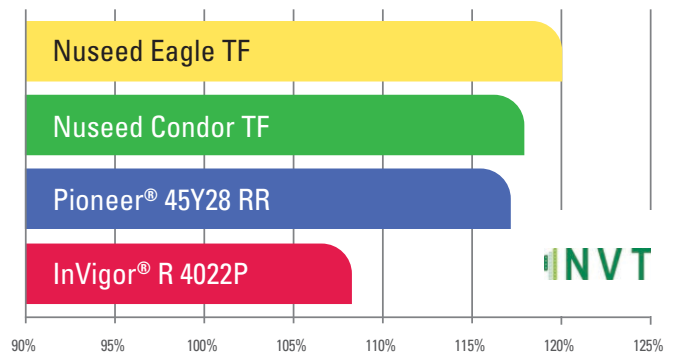

VARIETY PERFORMANCE

Long-term predicted yield from all SA, Vic, NSW and WA Mid to High rainfall Glyphosate Tolerant NVTs 2021

DESCRIPTION

Maturity	Mid
Blackleg rating*	R
Blackleg group*	ABD
Height	Tall
Oil	High
Seedling Vigour <i>1 poor – 9 very high</i>	8
Standability <i>1 poor – 9 good</i>	8
Alternative to	Nuseed Condor TF, Pioneer® 45Y28 RR, InVigor® R 4022P
Recommended Target Yield	1.5 – 4.0 TNS

VARIETY COMPARISON

Variety	Nuseed Eagle TF	Nuseed Condor TF	Pioneer® 45Y28 RR	InVigor® R 4022P
Type	Hybrid	Hybrid	Hybrid	Hybrid
Blackleg Rating	R*	R	R-MR	MR
Oil Average (%)	49.6	48.6	48.8	47.0
Yield Average (MT/HA)	3.60	3.54	3.51	3.24
Yield % of Trial Mean	120%	118%	117%	108%

Long-term predicted yield from all SA, Vic, NSW and WA Mid to High rainfall Glyphosate Tolerant NVTs 2021.

* 2022 Spring Blackleg Rating Bare