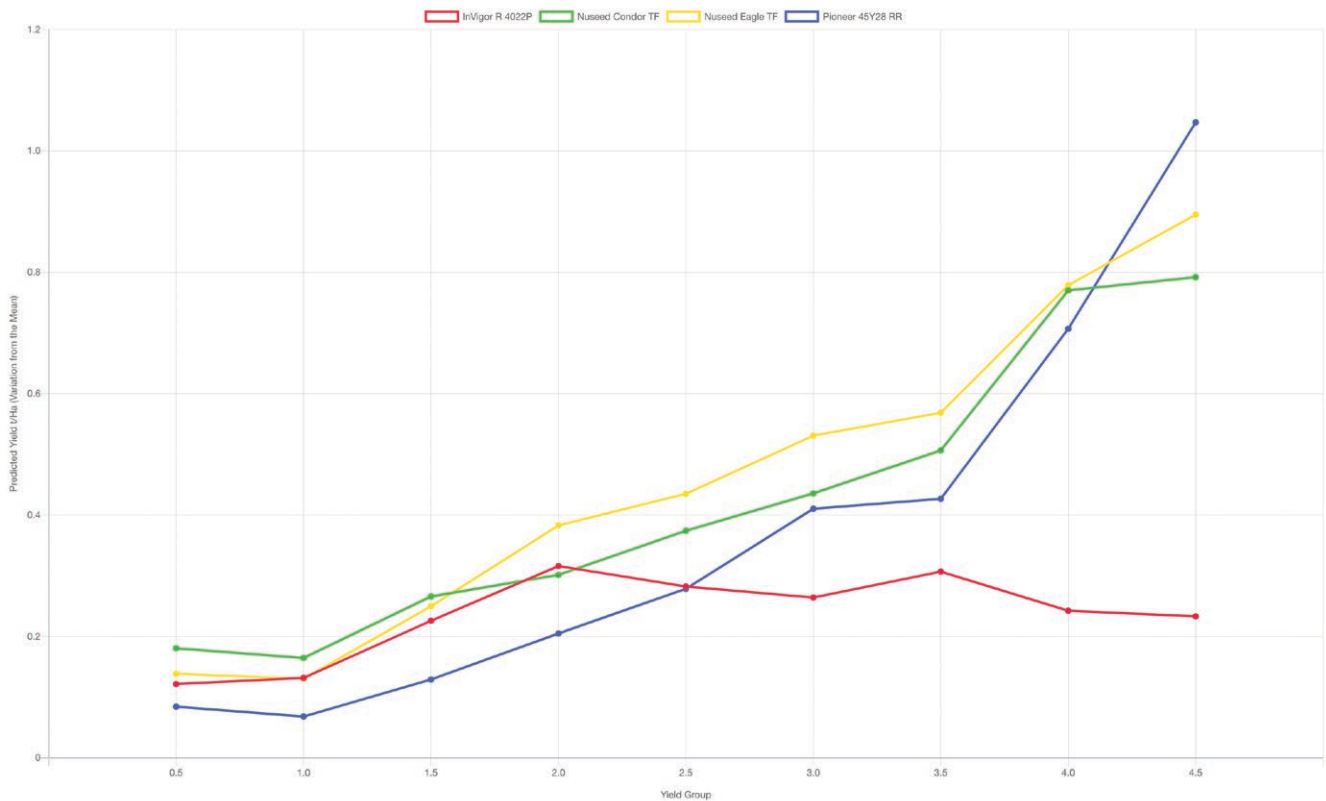

LONG-TERM NVT RESULTS AUSTRALIA WIDE

Long-term predicted yield from all SA, Vic, NSW and WA med to high rainfall Glyphosate Tolerant NVTs.

FOR MORE INFORMATION, PLEASE CONTACT:

Michael Hickey
Area Sales Manager
Northern WA & Market
Development Manager, WA
M 0438 913 106

Andrew Royce
Area Sales Manager
Southern WA
M 0427 466 916

Andrew Suverijn
National Sales Manager
M 0409 484 702

Chris Roberts
National Market
Development Manager
M 0437 178 296

General Enquiries and Customer Service: P: 1800 993 573 F: 1800 302 884
Nuseed Pty Ltd. 5 Ballinger Street. PO Box 377, Horsham Vic 3402

@NuseedAustralia

Follow our Twitter and Facebook page to keep up to date with Nuseed

Nuseed is a registered trademark of Nufarm Australia Ltd. TruFlex and Roundup Ready are registered trademarks of the Bayer Group. Pioneer is a registered trademark of Pioneer Hi-Bred International, Inc. InVigor is a registered trademark of BASF Corporation. All Nuseed canola varieties are protected under the Plant Breeders Rights Act 1994. COPYRIGHT All material appearing in this publication is copyright. All or part of this publication may not be reproduced in any way without the consent of Nuseed. DISCLAIMER: This publication is for information purposes only. Nuseed and its agents or employees shall not be liable for any loss or damage suffered by any person as a result of any reliance on any of the contents hereof, whether such loss or damage arises from the negligence or misrepresentation or any act or omission of Nuseed or its agents or employees.