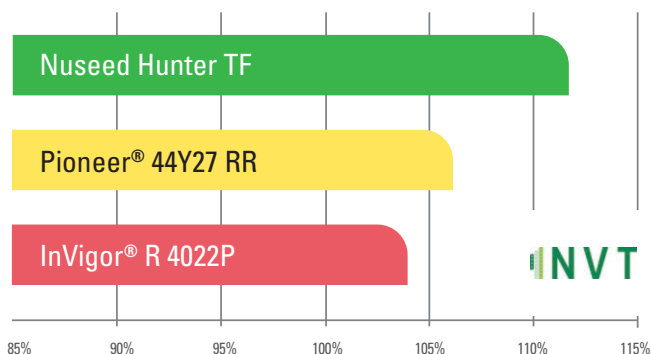

VARIETY PERFORMANCE

Long-term predicted yield from all SA, Vic, NSW and WA Low to Mid rainfall Glyphosate Tolerant NVTs 2021.

VARIETY COMPARISON

Variety	Nuseed Hunter TF	Pioneer® 44Y27 RR	InVigor® R 4022P
Type	Hybrid	Hybrid	Hybrid
Blackleg Rating	R–MR*	R–MR	MR
Oil Average (%)	45.4	45.4	46.0
Yield Average (MT/HA)	3.02	2.86	2.81
Yield % of Trial Mean	112%	106%	104%

Long-term predicted yield from all SA, Vic, NSW and WA Low to Mid rainfall Glyphosate Tolerant NVTs 2021.

* 2022 Spring Blackleg Rating bare