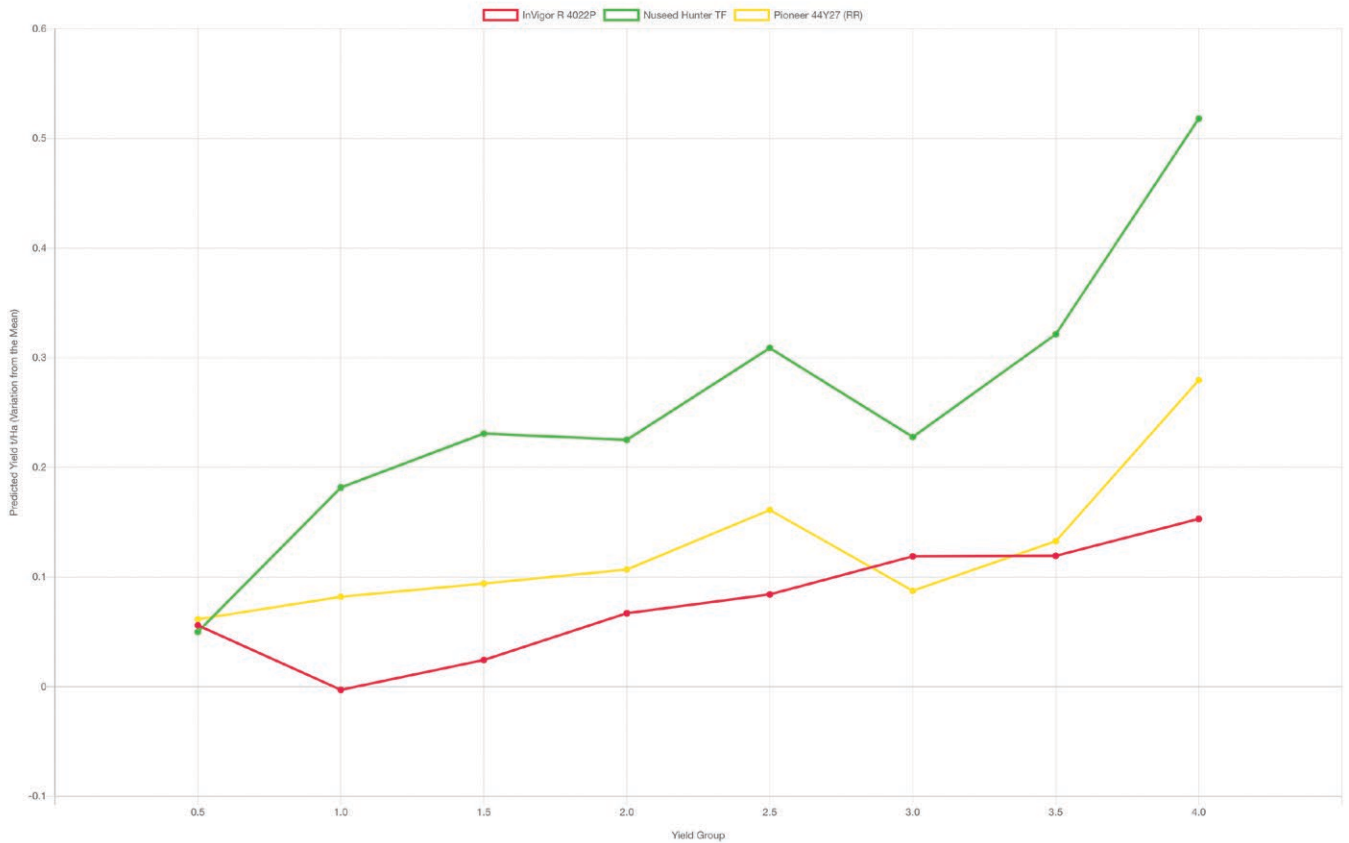

LONG-TERM NVT RESULTS AUSTRALIA WIDE

Long-term predicted yield from all SA, Vic, NSW and WA low to med rainfall Glyphosate Tolerant NVTs.

FOR MORE INFORMATION, PLEASE CONTACT:

Michael Hickey
Area Sales Manager
Northern WA & Market
Development Manager, WA
M 0438 913 106

Andrew Royce
Area Sales Manager
Southern WA
M 0427 466 916

Andrew Suverijn
National Sales Manager
M 0409 484 702

General Enquiries and Customer Service: P: 1800 993 573 F: 1800 302 884
Nuseed Pty Ltd. 5 Ballinger Street. PO Box 377, Horsham Vic 3402

@NuseedAustralia

Follow our Twitter and Facebook page to keep up to date with Nuseed

Nuseed is a registered trademark of Nufarm Australia Ltd. TruFlex and Roundup Ready are registered trademarks of the Bayer Group. Pioneer is a registered trademark of Pioneer Hi-Bred International, Inc. InVigor is a registered trademark of BASF Corporation. All Nuseed canola varieties are protected under the Plant Breeders Rights Act 1994. COPYRIGHT All material appearing in this publication is copyright. All or part of this publication may not be reproduced in any way without the consent of Nuseed. DISCLAIMER: This publication is for information purposes only. Nuseed and its agents or employees shall not be liable for any loss or damage suffered by any person as a result of any reliance on any of the contents hereof, whether such loss or damage arises from the negligence or misrepresentation or any act or omission of Nuseed or its agents or employees.