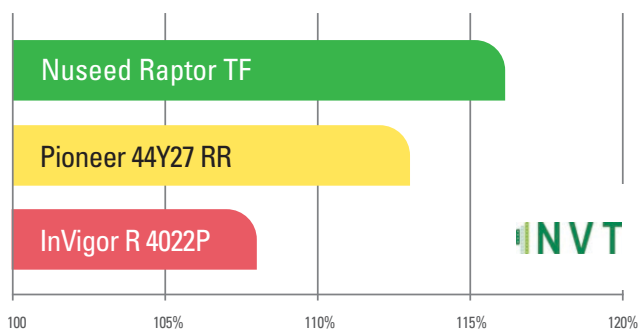

GRDC 2021 MID TO HIGH RAINFALL PERFORMANCE

Long-term predicted yield from all SA, Vic, NSW and WA. Mid to high rainfall Glyphosate Tolerant NVTs 2021.

VARIETY COMPARISON

Variety	Nuseed Raptor TF	Pioneer 44Y27 RR	InVigor R 4022P
Type	Hybrid	Hybrid	Hybrid
Blackleg Rating*	R	R–MR	MR
Oil Average (%)	47.6	47.3	46.5
Yield Average (MT/HA)	3.46	3.37	3.22
Yield % of Trial Mean	116%	113%	108%

Long-term predicted yield from all SA, Vic, NSW and WA. Mid to high rainfall Glyphosate Tolerant NVTs 2021.

* 2022 Spring Blackleg rating bare.