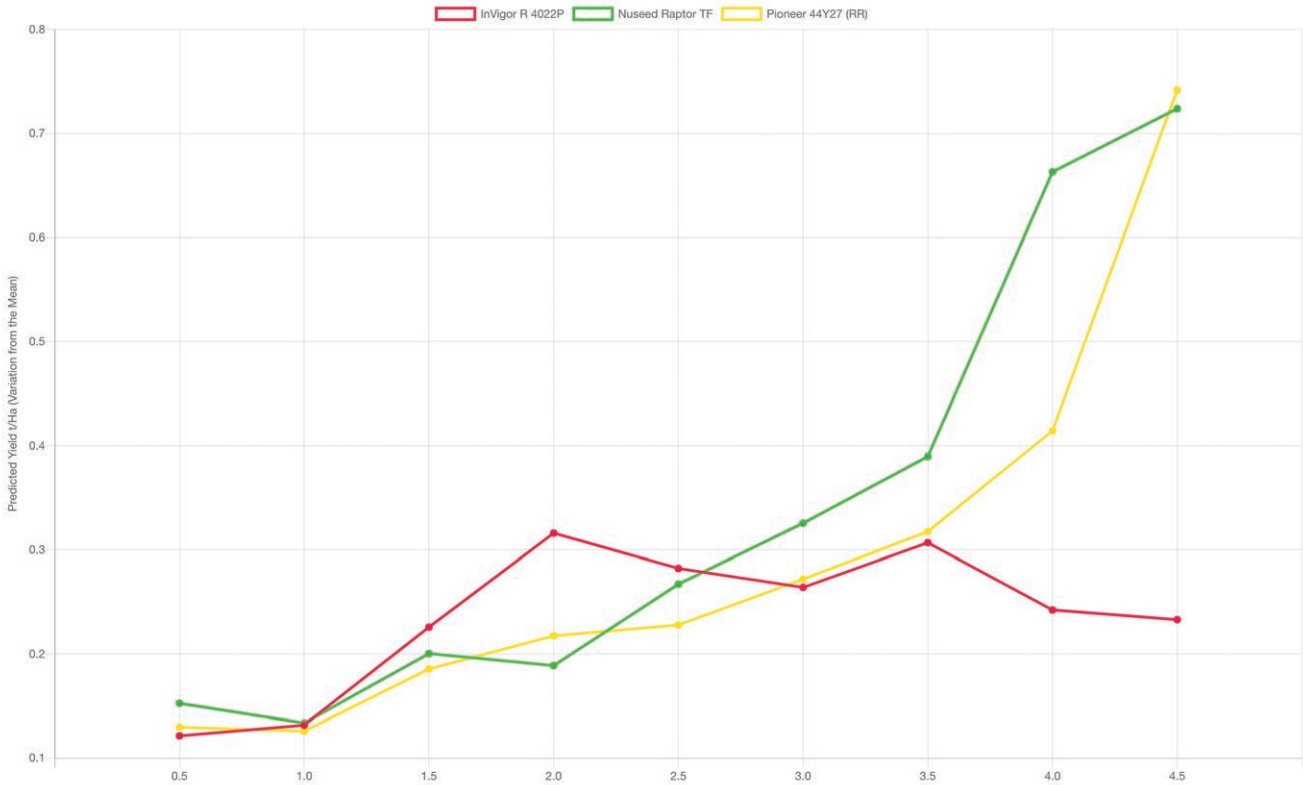

LONG-TERM NVT RESULTS AUSTRALIA WIDE