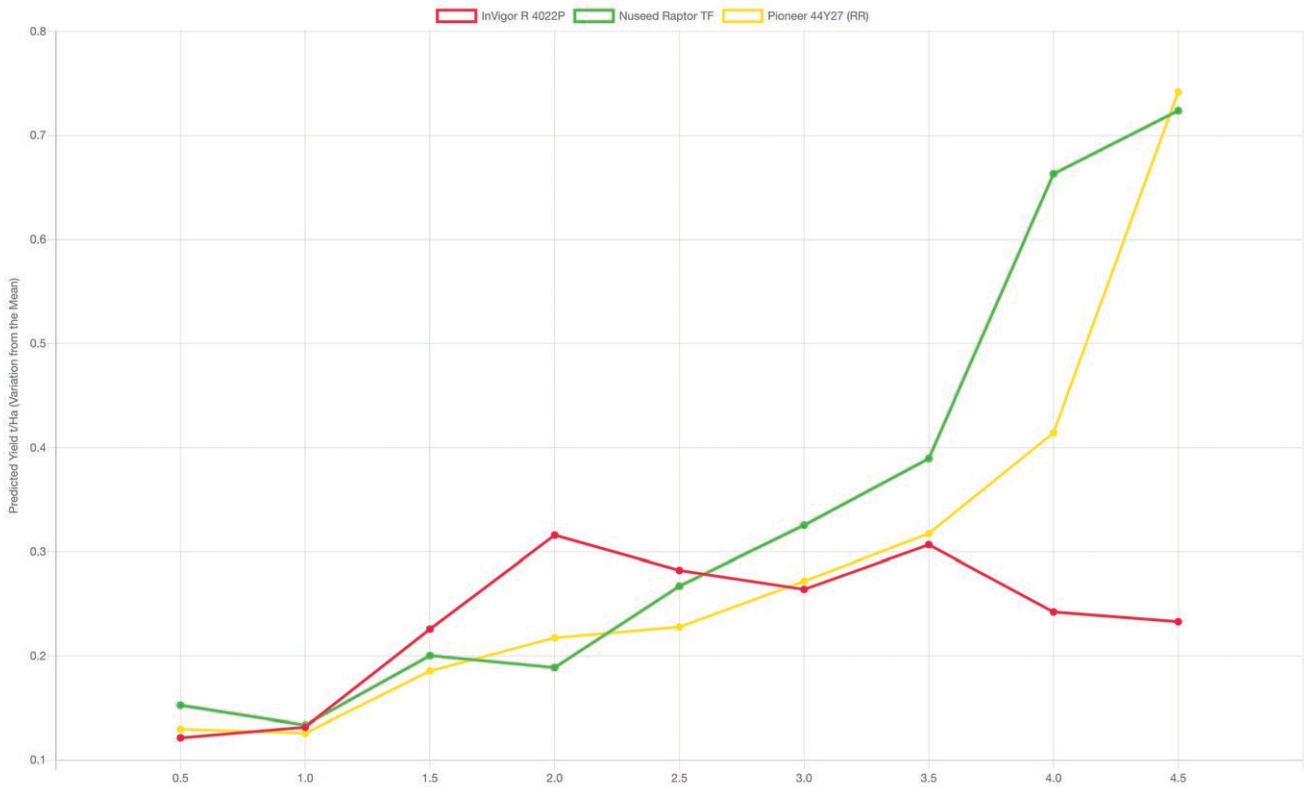

LONG-TERM NVT RESULTS AUSTRALIA WIDE