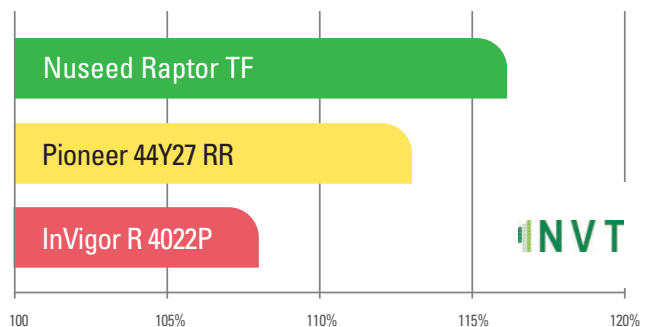

GRDC 2021 MID TO HIGH RAINFALL PERFORMANCE

Long-term predicted yield from all SA, Vic, NSW and WA. Mid to high rainfall Glyphosate Tolerant NVTs 2021.

VARIETY COMPARISON

Variety	Nuseed Raptor TF	Pioneer 44Y27 RR	InVigor R 4022P
Type	Hybrid	Hybrid	Hybrid
Blackleg Rating*	R	R–MR	MR
Oil Average (%)	47.6	47.3	46.5
Yield Average (MT/HA)	3.46	3.37	3.22
Yield % of Trial Mean	116%	113%	108%

Long-term predicted yield from all SA, Vic, NSW and WA. Mid to high rainfall Glyphosate Tolerant NVTs 2021.

* 2022 Spring Blackleg rating bare.