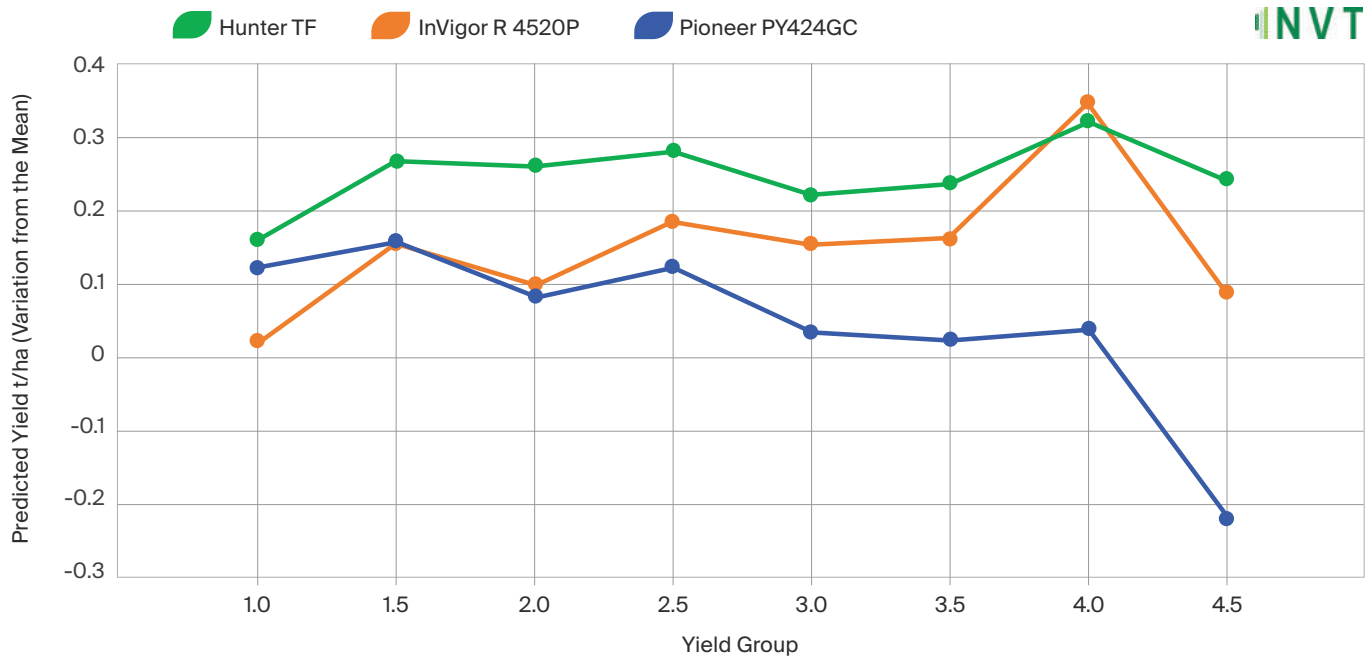

NVT Yield Results - Long-Term Predicted Yield T/HA (Variation from the Mean)

Mean Yield t/ha	0.86	1.46	1.78	2.18	2.74	3.23	3.64	4.08
Number of Trials	1	1	6	5	20	12	5	1

Long term predicted yield from NVT MET data (mid-high rainfall), WA with predicted results.

For More Information, Please Contact:

Market Development Team

Sales Team

General Enquiries and Customer Service: 1800 687 333
PO Box 377 Horsham Vic 3402

Follow us on Facebook and X to stay up to date with the latest news and updates.

Subscribe
To Our
Updates

© 2025 Nuseed Proprietary Ltd. All trade marks are owned by Nuseed Proprietary Ltd, used under license or are owned by third parties and used only to describe compatibility with those related products. TruFlex and Roundup Ready are registered trademarks of the Bayer Group. Pioneer is a registered trademark of Pioneer Hi-Bred International, Inc. and InVigor is a registered trademark of BASF Corporation. Hyola is a registered trademark of Advanta Seeds. DISCLAIMER: This document is for information purposes only. Nuseed and its agents or employees will not be liable for any loss or damage suffered by any person as a result of any reliance of this document. Always read the terms and conditions on, and ensure compliance with stewardship obligations, before opening a seed bag. Always follow the label directions on seed bags and plant protection products.