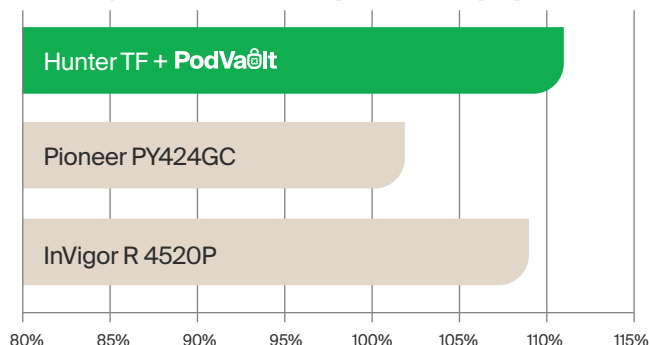

Variety Performance (Yield Graph)

Long-term predicted yield from all WA Mid-High rainfall Glyphosate tolerant NVTs 2024.

Description

Maturity	Early-Mid
Blackleg Rating*	R-MR
Blackleg Group*	AB
Height	Medium
Oil	Medium
Seedling Vigour 1 poor – 9 very high	8
Standability 1 poor – 9 good	7
Pod Shatter Tolerance**	MT
Alternative To	Pioneer® 44Y27RR & PY422G, InVigor® R 4520P, Hyola® Regiment XC
Recommended Target Yield	0.5 – 3.0 TNS

Variety Comparison

Variety	Hunter TF	Pioneer PY424GC	InVigor R 4520P
Type	Hybrid	Hybrid	Hybrid
Blackleg Rating*	RMR	MR	MRMS
Oil Average (%)	46.2	46.1	45.6
Yield Average (mt/ha)	2.9	2.6	2.8
Yield % of Trial Mean	111%	102%	109%

Learn more about PodVault®

* 2025 Autumn Blackleg Rating bare