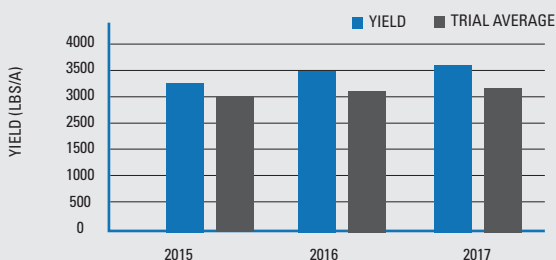

TALON

VERSATILITY AS IMPRESSIVE AS STAND

ExpressSun®
trait

Looking for market flexibility? Talon produces a valuable grain for the bird food market while providing growers additional marketing options for dehull or crush as required. Concerned about tough growing conditions? Talon is an early hybrid with excellent stalk and root strength. Weed pressure a problem? Talon is an ExpressSun hybrid and is a versatile solution for growers.

PRIMARY MARKET: **NUSUN CRUSH**

SECONDARY MARKET OPTIONS: **BIRD FOOD/DEHULL**

HERBICIDE TRAIT: **ExpressSun**

DOWNY MILDEW RESISTANT: **No**

MATURITY: **Early / Group 2**

KEY FEATURES

NuSun, Express herbicide tolerant

Excellent hullability and meat-to-hull ratio

Early maturity, single-cross hybrid

Excellent root strength

MANAGEMENT RECOMMENDATIONS

- Recommended planting rate: 18,000-20,000 plants per acre
- Can be planted up to the Canadian border
- Recommend early harvest

NDSU LANGDON YIELD DATA FOR TALON VS TRIAL MEAN

2015-2017 NDSU LANGDON TRIALS