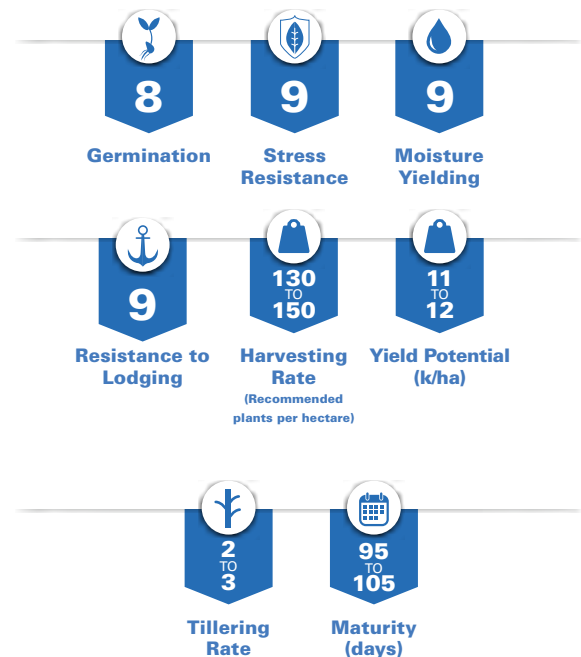

SORGHUM

419X124 (N2G102)

High performance and easy to cultivate.

This high yielding hybrid is resistant to diseases and straightforward to grow with the potential for early harvesting. 419X124 (N2G102) is a red grain sorghum hybrid with no tannins.

KEY FEATURES

- Early.
- Stable and stress resistant.
- Intensive.
- Good for early harvesting programs.
- Tolerant to low-fertile and alkali soils.

BIG RESILIENCE

DISEASE RESISTANCE

AGRONOMICS & CROP FEATURES

Hybrid Rating Scale // 1 = Poor, 9 = Excellent