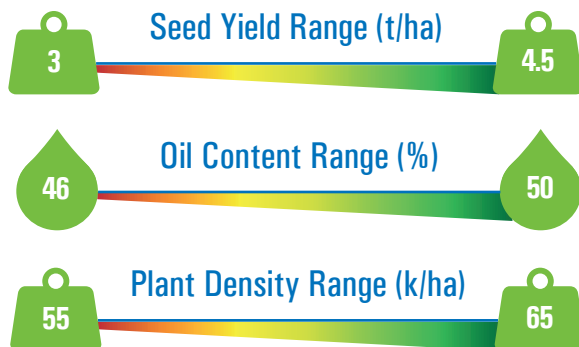

N4LM409

N4LM409 is a mid-late, linoleic sunflower hybrid with Clearfield® trait. This hybrid has above average yield, high tolerance to lodging and is easy to harvest.

- Mid-late maturity, linoleic type
- Great stalk and roots
- Consistent oil content
- Excellent stalk and root strength

Key Features

Performance Potential

Disease Resistance

Maturity Range (days)

Agronomics & Plant Height