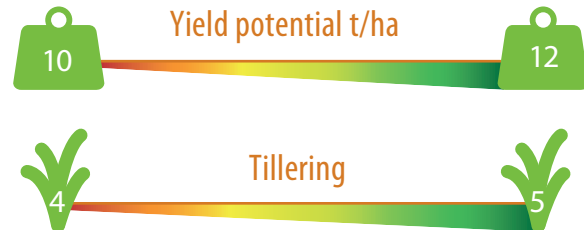

Key Features:

Disease resistance :

Crop features:

Maturity Range: Mid-early 102-109 days

Agronomical features: