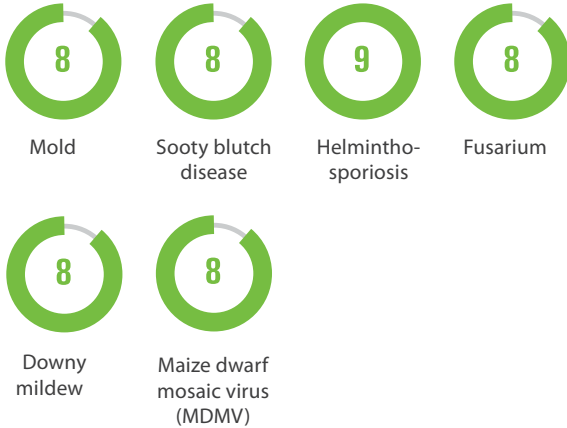

Sorghum > Cereal

319X120

Red grain sorghum hybrid.
Does not contain tannin. Easy in cultivation,
resistant to lodging.
Stable and high yielding.

- mid-early
- high-yielding
- tolerant to infertile soils and alkali soil

Key Features:

Disease resistance :

Crop features:

Maturity Range: Mid-early 102-109 days

Agronomical features: