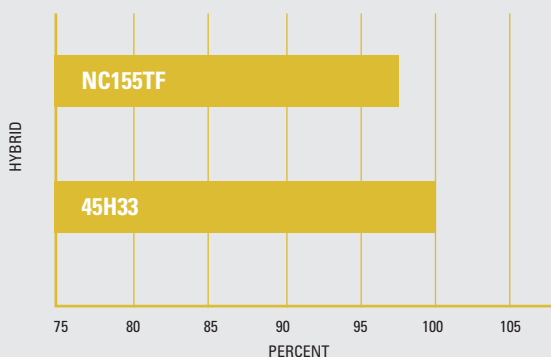

MATURITY: Ultra-Early (Nuseed Group 1)

HEIGHT: Medium

SEED COLOR: Black

DISEASE PACKAGE

BLACKLEG: Multi-gene Resistant

FUSARIUM WILT: Resistant

KEY FEATURES

TruFlex[®] Canola with
Roundup Ready[®] Technology

Extremely early maturing

High yielding

Early flowering with great
longevity

YIELD % OF 45H33 - 14 LOCATIONS

YIELD RELATIVE TO 45H33 CHECK: 100%

“NC155 TF will be an excellent tool for growers. With early season vigour and consistently flowering before any other products and flowering longer than most hybrids the yield potential is tremendous. Having a very early maturing hybrid that can yield on par with long season hybrids will allow growers to maximize their yield and regardless of their length of growing season.”

VAN RIPLEY - NA CANOLA BREEDING LEAD

**nuseed**[®]

HYBRID CHARACTERISTICS

OIL CONTENT  7

STRAIGHT CUT RATING  5.5

AGRONOMICS

EARLY SEASON VIGOR  8

STANDABILITY  9