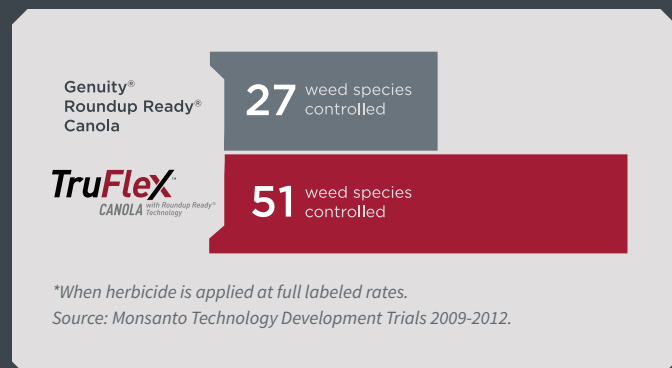

FLEXIBILITY IN SPRAY RATES AND TIMING

TruFlex canola has a wider application window than our current technology. If weather or a late flush of weeds delays your spray date, no problem – you can spray up to first flower when applying sequential rates of 0.67 L/ac. The TruFlex canola system also enables flexibility with your Roundup WeatherMAX® herbicide application rate to help get the job done.

HIGHER YIELD POTENTIAL THROUGH GENETICS AND CROP SAFETY

New genetics have packed a lot of yield potential into each TruFlex canola seed. New advances in trait technology help enable better weed control and crop safety compared to Genuity® Roundup Ready canola. It’s a combination that could give you the opportunity to see much more yield potential pass through the combine at harvest time.

SYSTEM COMPARISON

CONTROL A WIDER SPECTRUM OF WEEDS

CONTROL ANNUALS AND TOUGH PERENNIALS

GET UP TO 10-14 MORE SPRAY DAYS AT IN-CROP TIMING

The window of application for Roundup WeatherMAX® herbicide extends past the six-leaf stage all the way to the first flower when applying sequential rates of 0.67 L/ac.

THE RATE FARMERS NEED FOR THEIR WEED CHALLENGES

Farmers can apply Roundup WeatherMAX herbicide in-crop at 1.33 L/ac for a single application or 0.67 L/ac for two applications.

THE SOURCES OF YIELD POTENTIAL FOR TRUFLEX™ CANOLA WITH ROUNDUP READY® TECHNOLOGY