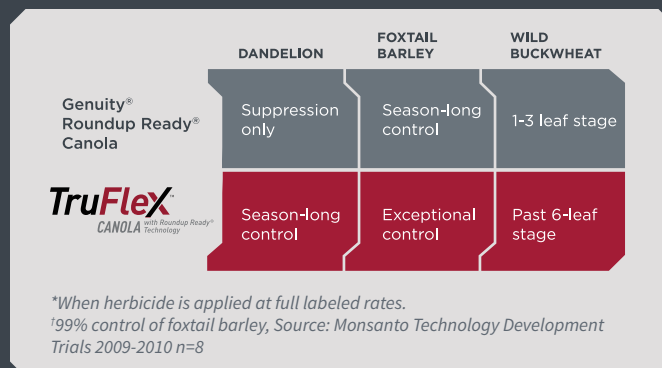

FLEXIBILITY IN SPRAY RATES AND TIMING

TruFlex canola has a wider application window than our current technology. If weather or a late flush of weeds delays your spray date, no problem – you can spray up to first flower when applying sequential rates of 0.67 L/ac. The TruFlex canola system also enables flexibility with your Roundup WeatherMAX® herbicide application rate to help get the job done.

HIGHER YIELD POTENTIAL THROUGH GENETICS AND CROP SAFETY

New genetics have packed a lot of yield potential into each TruFlex canola seed. New advances in trait technology help enable better weed control and crop safety compared to Genuity® Roundup Ready canola. It’s a combination that could give you the opportunity to see much more yield potential pass through the combine at harvest time.

SYSTEM COMPARISON

CONTROL A WIDER SPECTRUM OF WEEDS

CONTROL ANNUALS AND TOUGH PERENNIALS

GET UP TO 10-14 MORE SPRAY DAYS AT IN-CROP TIMING

The window of application for Roundup WeatherMAX® herbicide extends past the six-leaf stage all the way to the first flower when applying sequential rates of 0.67 L/ac.

THE RATE FARMERS NEED FOR THEIR WEED CHALLENGES

Farmers can apply Roundup WeatherMAX herbicide in-crop at 1.33 L/ac for a single application or 0.67 L/ac for two applications.

THE SOURCES OF YIELD POTENTIAL FOR TRUFLEX™ CANOLA WITH ROUNDUP READY® TECHNOLOGY